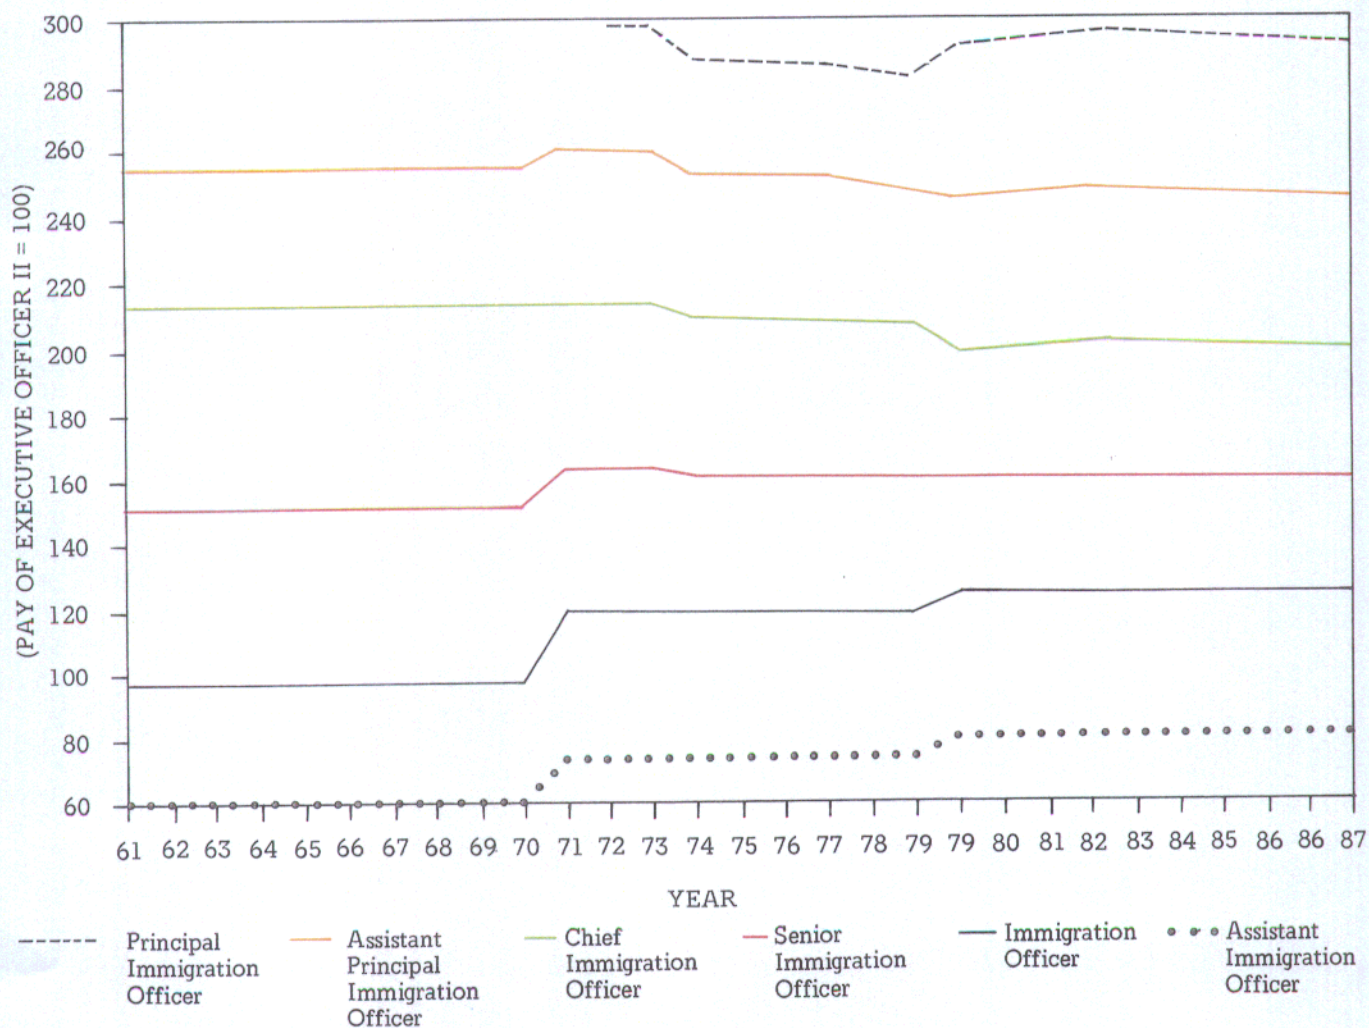

IMMIGRATION – OFFICER

Note

- (1) This chart compares the pay levels of the ranks of Assistant Immigration Officer, Immigration Officer, Senior Immigration Officer, Chief Immigration Officer, Assistant Principal Immigration Officer and Principal Immigration Officer with that of Executive Officer II.
- (2) The comparison is based on the arithmetic mean of the dollar value of the minimum and maximum points of the rank scales.
- (3) The ranks of Assistant Immigration Officer, Immigration Officer, Senior Immigration Officer and Chief Immigration Officer were known as Immigration Sub-Inspector, Immigration Inspector, Senior Immigration Inspector and Chief Immigration Inspector respectively prior to 1971.
- (4) The existing rank of Assistant Principal Immigration Officer was first known as Assistant Director of Immigration prior to 1964. It was re-ranked as Principal Immigration Inspector in 1964 and re-titled as Principal Immigration Officer in 1971 before the upper ranks of the Immigration Service were restructured in 1972 to form the present rank of Assistant Principal Immigration Officer.
- (5) The new rank of Principal Immigration Officer was created in 1972.