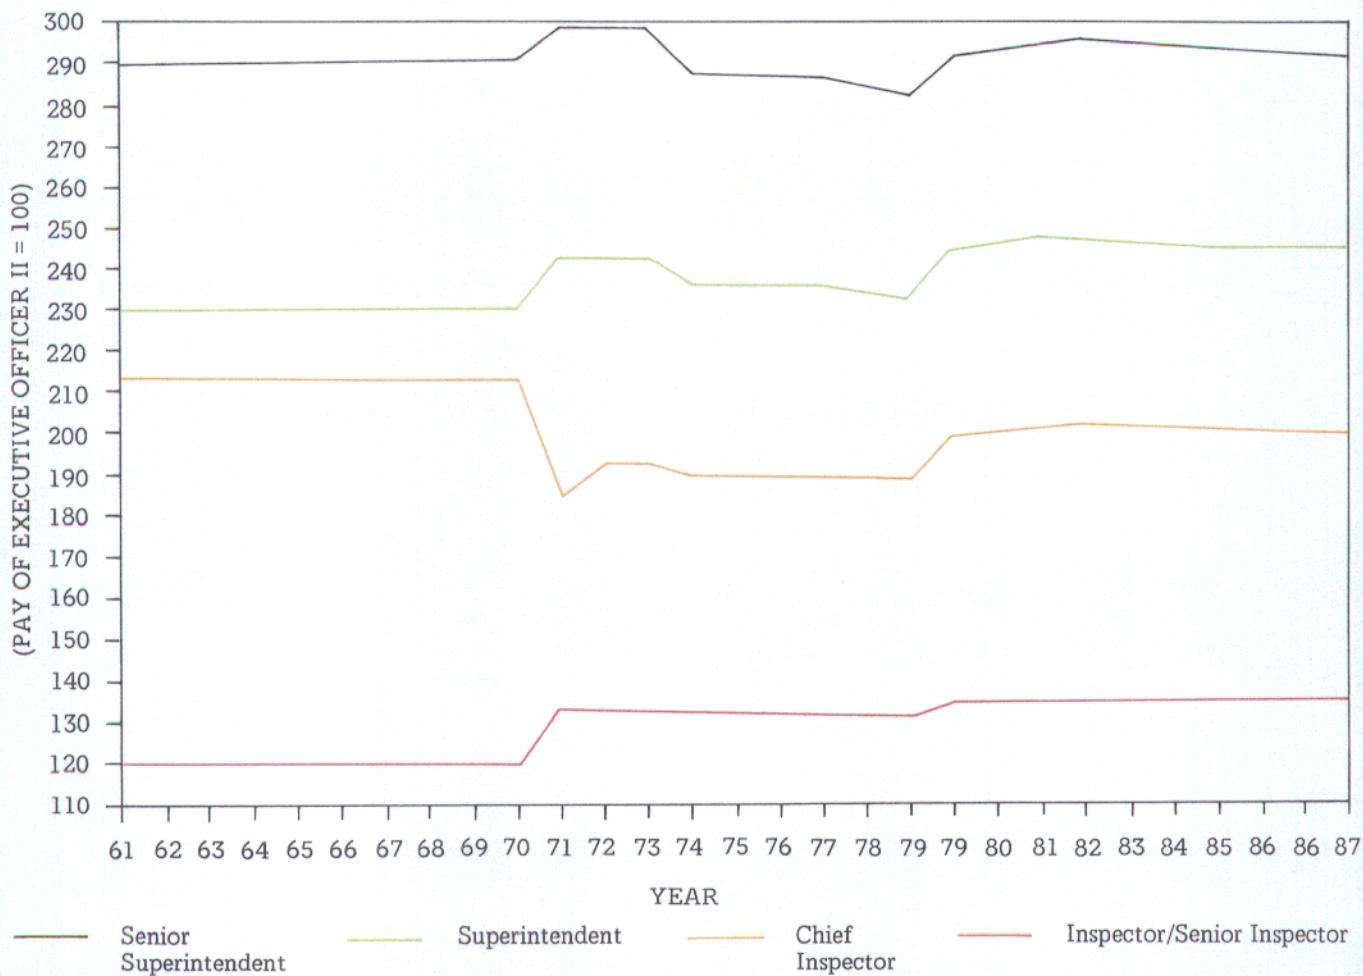

RHKPF – OFFICER

Note

- (1) This chart compares the pay levels of the ranks of Inspector/Senior Inspector, Chief Inspector, Superintendent and Senior Superintendent with that of Executive Officer II.
- (2) The comparison is based on the arithmetic mean of the dollar value of the minimum and maximum points of the rank scales.
- (3) The rank of Superintendent used to be a combined rank of Assistant Superintendent/Superintendent prior to 1971.