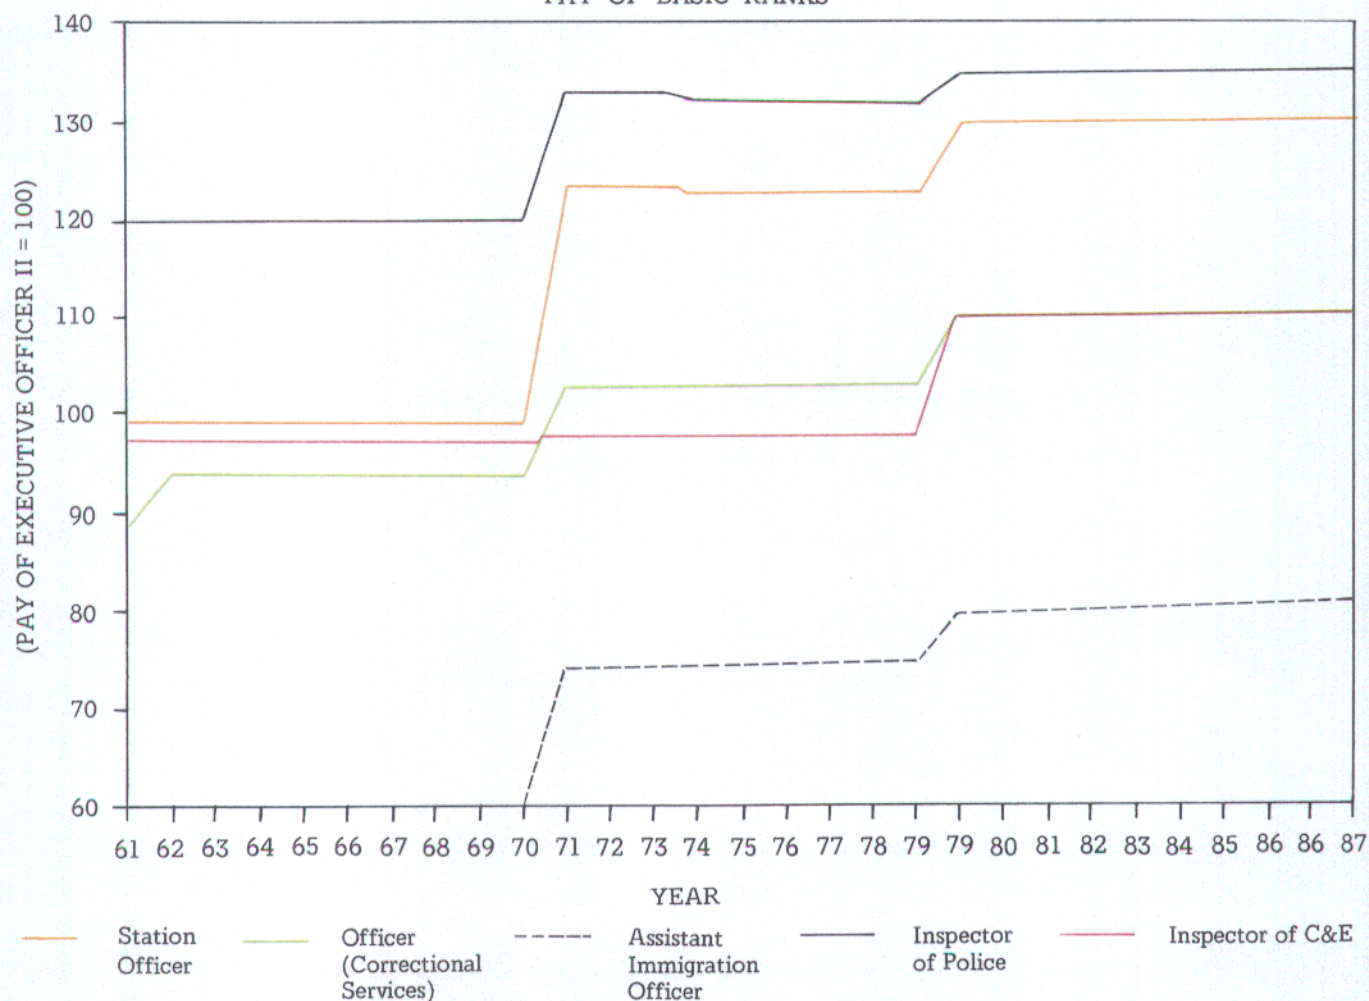

DISCIPLINED SERVICES — OFFICER

PAY OF BASIC RANKS

Note

- (1) This share compares the pay levels of the officer recruits, namely Police Inspector, Station Officer, Officer (Correctional Services), Inspector of Customs & Excise and Assistant Immigration Officer, with that of Executive Officer II.
- (2) The comparison is based on the arithmetic mean of the dollar value of the minimum and maximum points of the rank scales.
- (3) Station Officer – The Station Officer rank was restructured in 1979. Prior to 1979, the arithmetic mean of this rank is calculated by using the minimum of the then Assistant Station Officer rank and the maximum of the then Station Officer rank.
- (4) Officer – The rank of Officer was known as Prison Officer prior to 1972. The arithmetic mean of this rank in 1961 is calculated by using the minimum of the then Prison Officer II rank and the maximum of the then Prison Officer I rank.
- (5) Inspector of Customs & Excise – The rank of Inspector of Customs & Excise was known as Revenue Inspector prior to 1977.
- (6) Assistant Immigration Officer – The rank of Assistant Immigration Officer was known as Immigration Sub-Inspector prior to 1971.