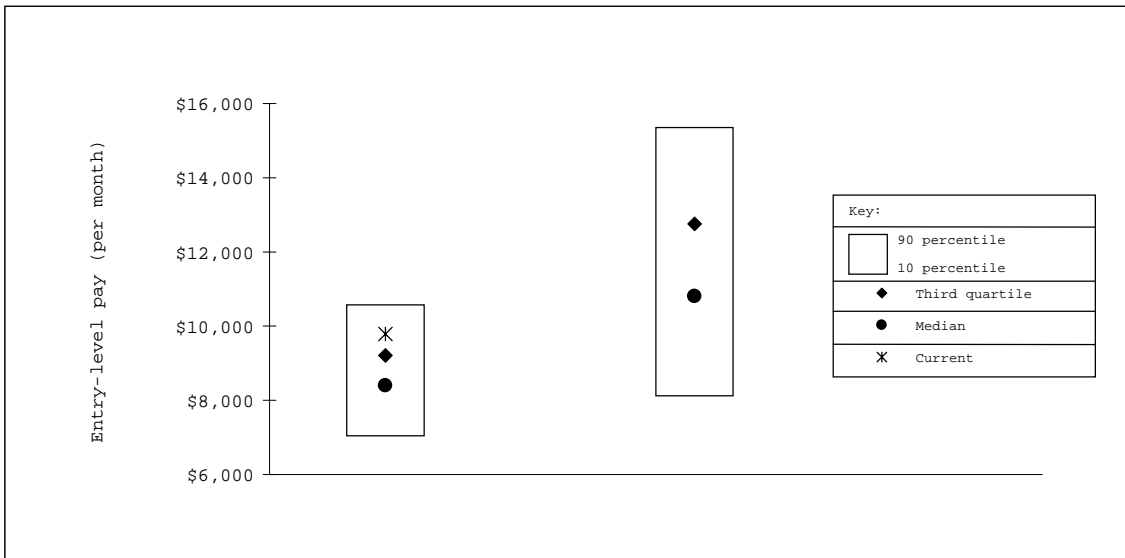

Qualification Group 2 : School Certificate Grades (Group I - Full School Certificate)
Current Benchmark: MPS 3 (\$9,785)

	Entry-level jobs not requiring working experience	Entry-level jobs requiring up to 5 years' working experience
Starting Salaries		
90 percentile	10,574	15,356
Third quartile	9,208	12,756
Median	8,396	10,807.5
First quartile	7,583	9,208
10 percentile	7,042	8,125
Number of companies		
(Total : 128)	80	122
Number of jobs		
(Total : 1,523)	275	1,248