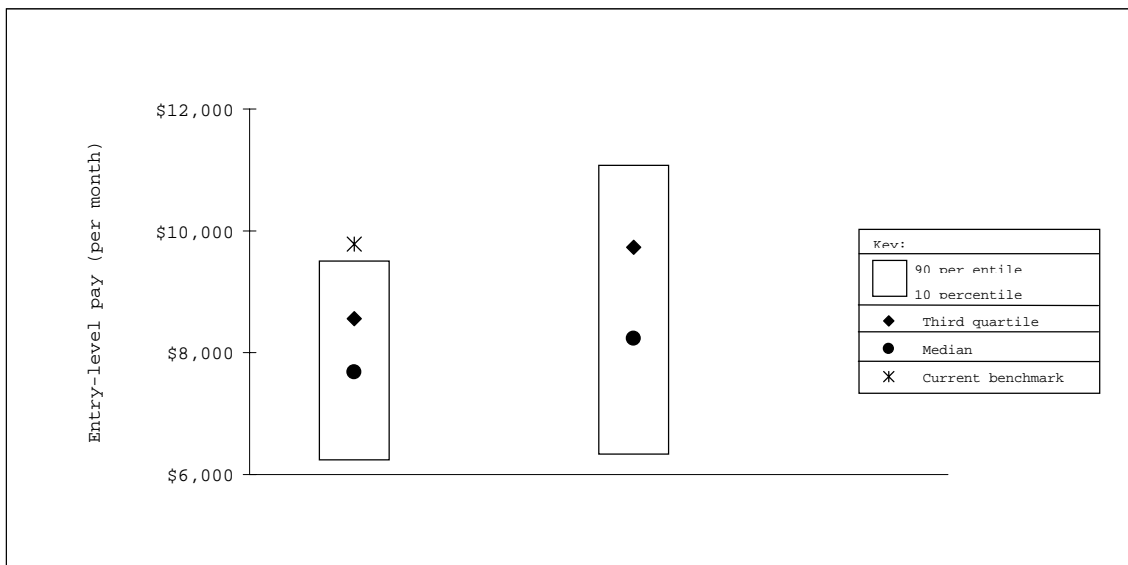

Qualification Group 14:
Model Scale 1 Grades
Current Benchmark: Existing MS 1 (\$9,785)

	Entry-level jobs not requiring working experience	Entry-level jobs requiring up to 5 years' working experience
Starting Salaries		
90 percentile	9,506	11,077
Third quartile	8,561	9,729
Median	7,681.5	8,233
First quartile	6,600	7,151
10 percentile	6,243	6,335
Number of companies		
(Total : 80)	55	50
Number of jobs		
(Total : 234)	130	104